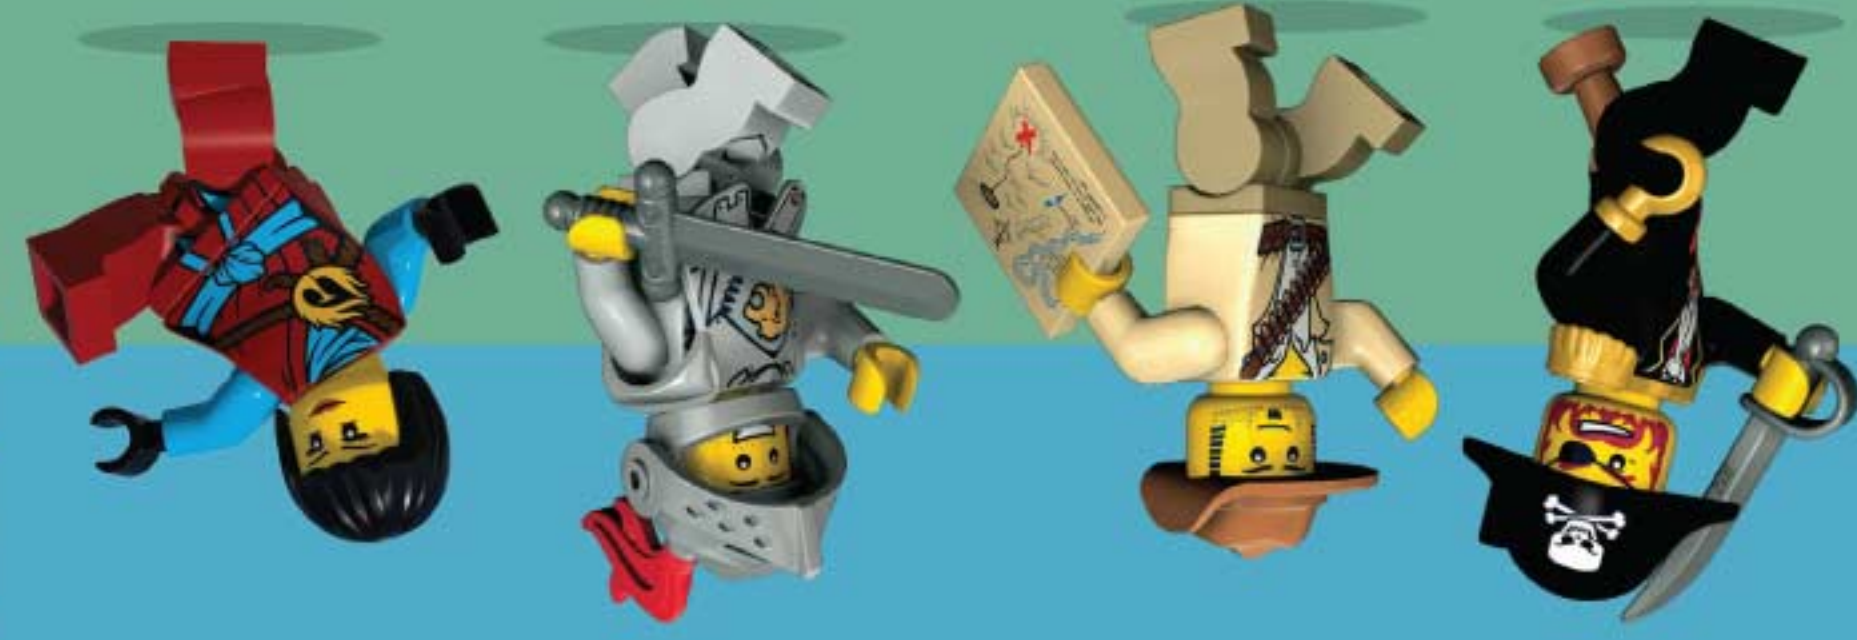

PARK MAP

LEGOLAND® FLORIDA RESORT

ANNUAL PASS

Annual Passes are the best way to have 365 days of awesome at LEGOLAND® Florida Resort with exclusive discounts, special events and more!

• LEGOLAND.COM/ANNUALPASSES •

OTHER AWESOME THINGS TO DO NEAR ORLANDO I-DRIVE 360

Madame Tussauds ORLANDO

• MADAMETUSSAUDS.COM •

ORLANDO SEALIFE AQUARIUM

• SEALIFE.COM •

Coca-Cola Orlando Eye

• OFFICIALORLANDOEYE.COM •

TIME TO EAT

VISIT LEGOLANDFLORIDA.COM FOR FOOD ALLERGY INFORMATION

	Fresh Salads	Gluten-Free	Vegetarian	Cold Beverages	Burgers	Chicken	Hot Dogs	French Fries	Milkshakes	Slushies	Sandwiches/Wraps	Hot Beverages	Sweet Offer	Pork Options	ICEE
6 Pepper and Roni's Pizza Stop															
7 Market Restaurant	•	•	•	•											
8 Market Coffee Shop															•
9 Create-a-Shake															•
10 Coca-Cola Freestyle Station															
13 Granny's Apple Fries			•	•											•
17 Fun Town Slushies										•					
19 Fun Town Pizza & Pasta Buffet	•	•	•	•											
24 Ice Cream Parlor															•
42 Panini Grill			•	•	•										•
48 Beach-n-Brick Grill	•	•	•	•		•	•	•							
49 Beach-n-Brick Bar															•
52 Raft River ICEE															•
55 Waveside Burrito			•												
60 Ice Cream Hut															•
64 Fried Chicken Co.			•			•	•	•							
65 Firehouse Ice Cream															•
69 LEGO® City Burger Kitchen			•	•	•	•	•	•							•
72 Dino Treats										•					•
73 Adventure Snacks			•												•
79 Castle Burger	•	•	•	•											
81 Kingdom Cones															•

LEGOLAND BEACH RETREAT

Beachy bungalows now open!

IMPORTANT STUFF

LEGOLAND® FLORIDA RESORT PARTNERS